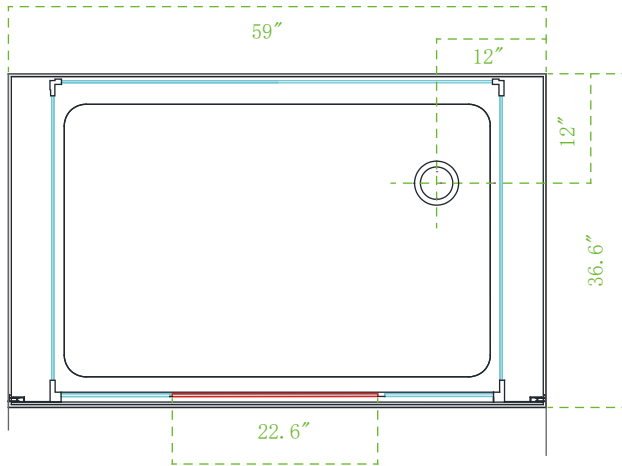

Model : WS112-1/W

Size : 59" x 36.6" x 92.5"

Top view

Top view