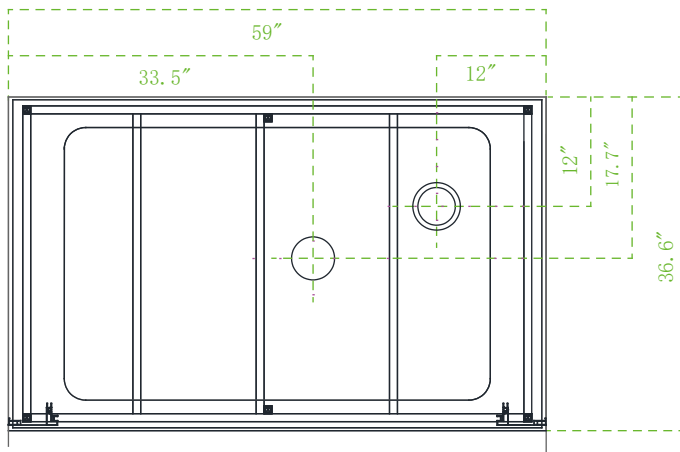

Model : WS112-1/W

Size : 59" x 36.6" x 92.5"

Top view

Top view