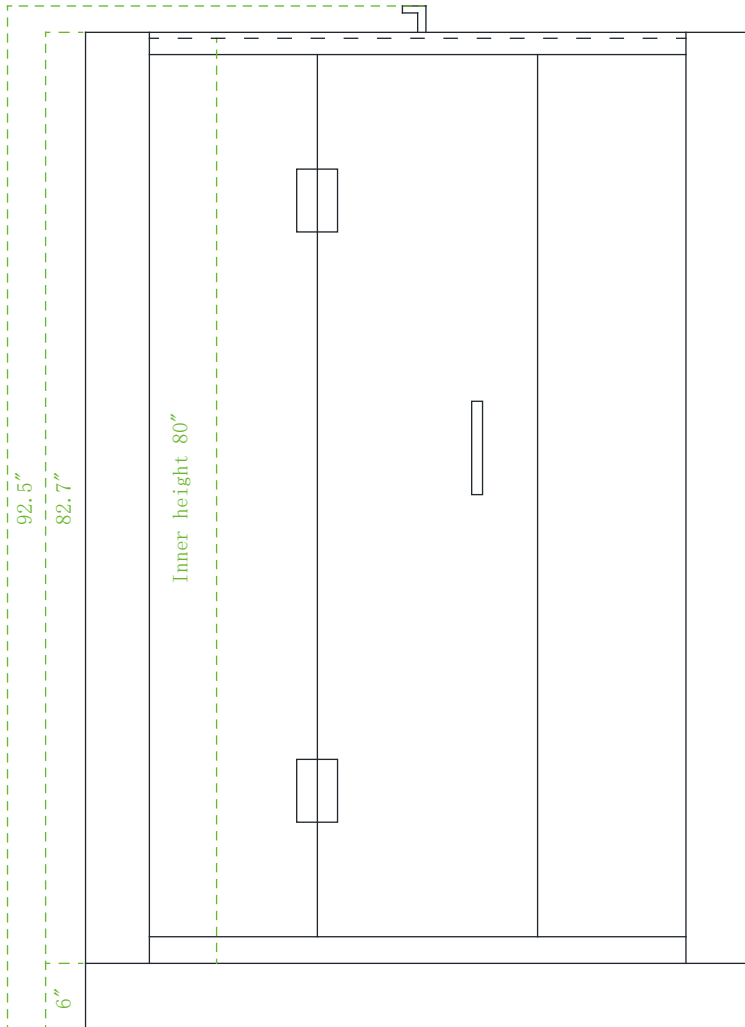

Model : WS112-1/W

Size : 59" x 36.6" x 92.5"

Top view

Top view