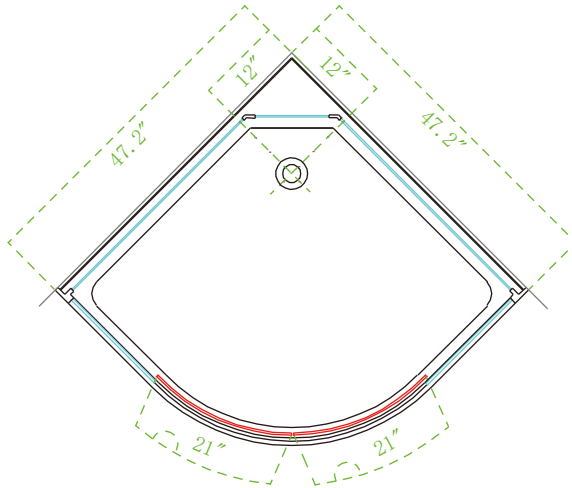

Model: WS105/WR105

Size: 47.2" x 47.2" x 88.6"

Top view

Bottom view