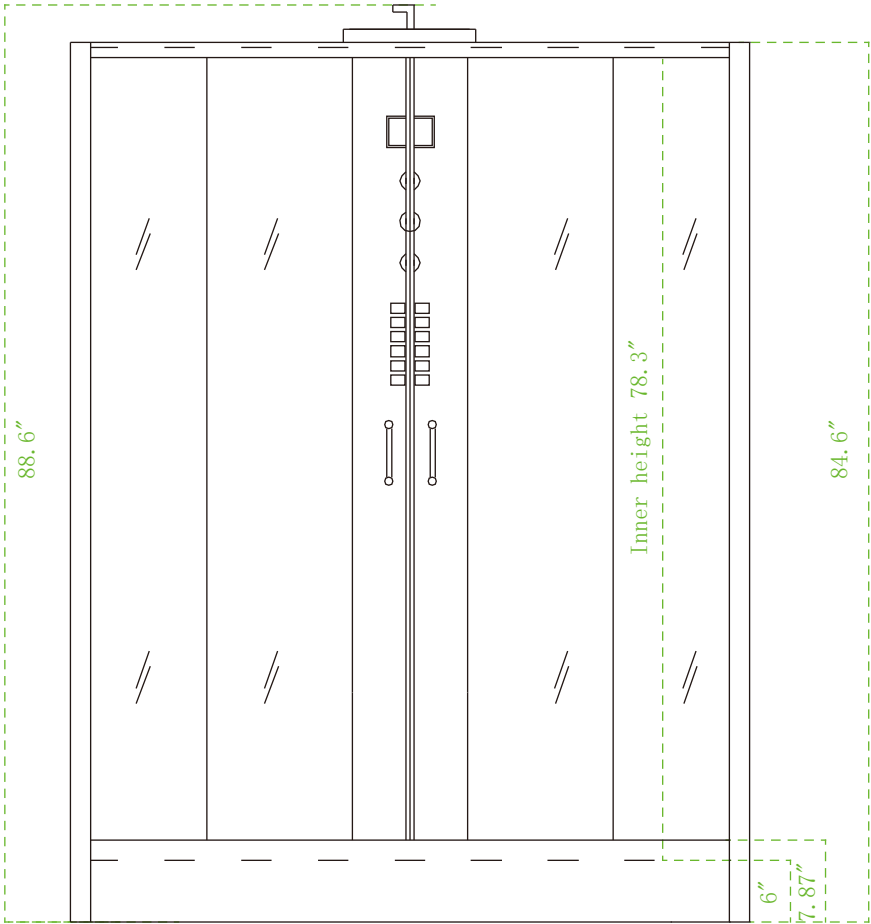

Model: WS105/WR105

Size: 47.2" x 47.2" x 88.6"

Top view

Bottom view