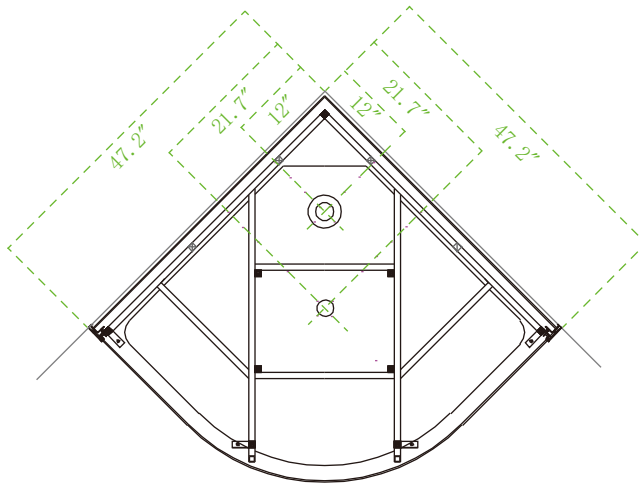

Model: WS105/WR105

Size: 47.2" x 47.2" x 88.6"

Top view

Bottom view