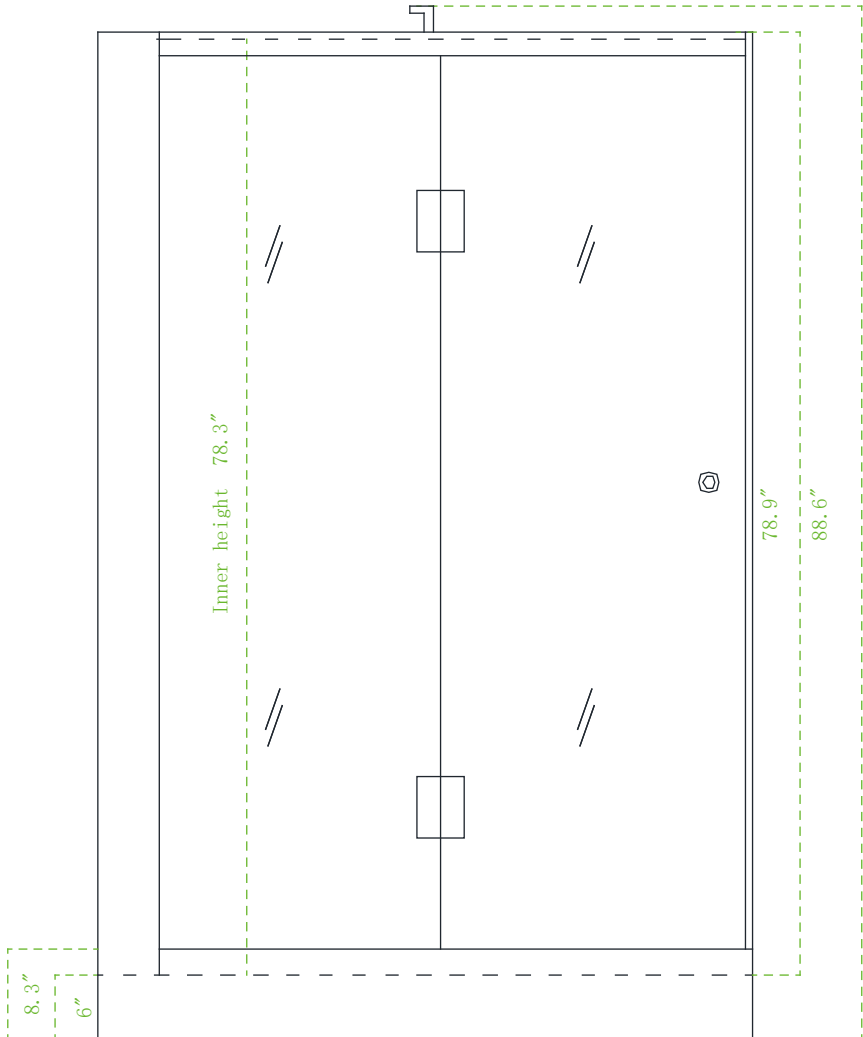

Model: WS141-2L

Size: 59" x 36.6" x 88.6"

Top view

Bottom view

Model: WS141-2R

Size: 59" x 36.6" x 88.6"

Top view

Bottom view