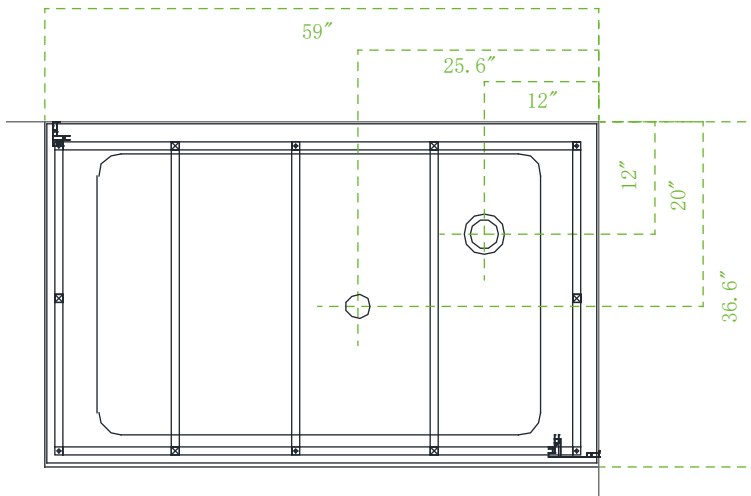

Model: WS141-2L

Size: 59" x 36.6" x 88.6"

Top view

Bottom view

Model: WS141-2R

Size: 59" x 36.6" x 88.6"

Top view

Bottom view