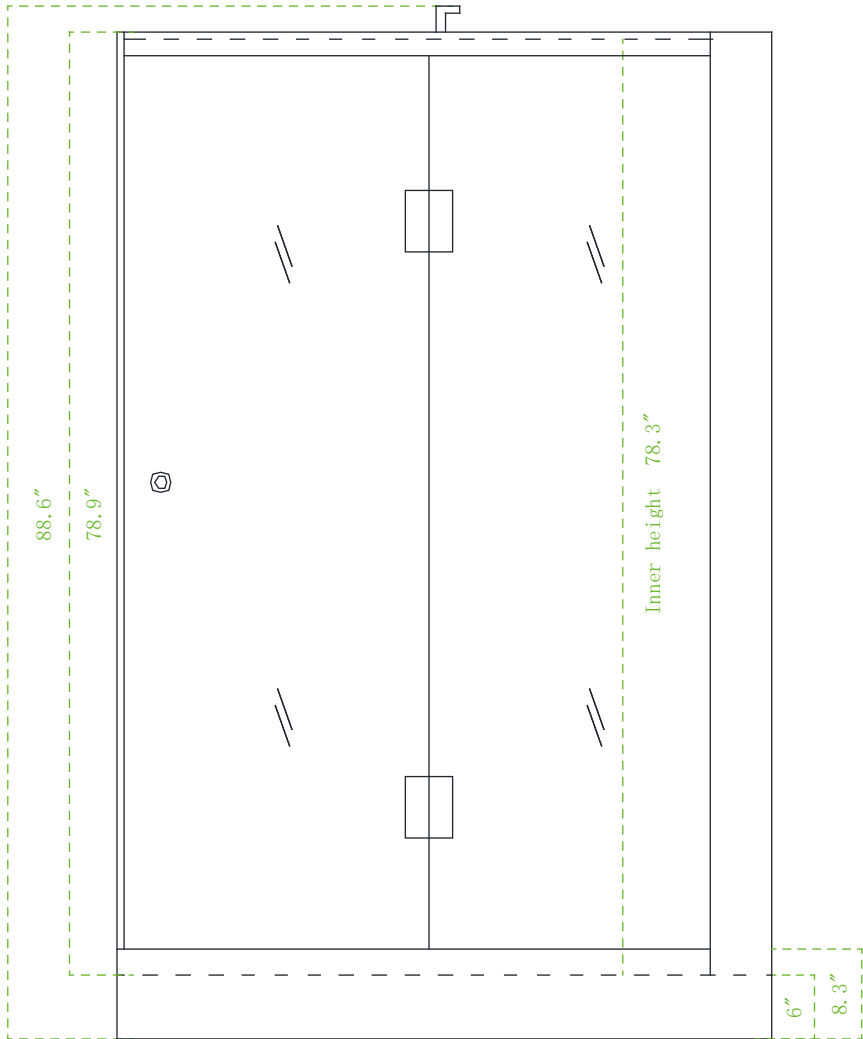

Model: WS141-2L

Size: 59" x 36.6" x 88.6"

Top view

Bottom view

Model: WS141-2R

Size: 59" x 36.6" x 88.6"

Top view

Bottom view