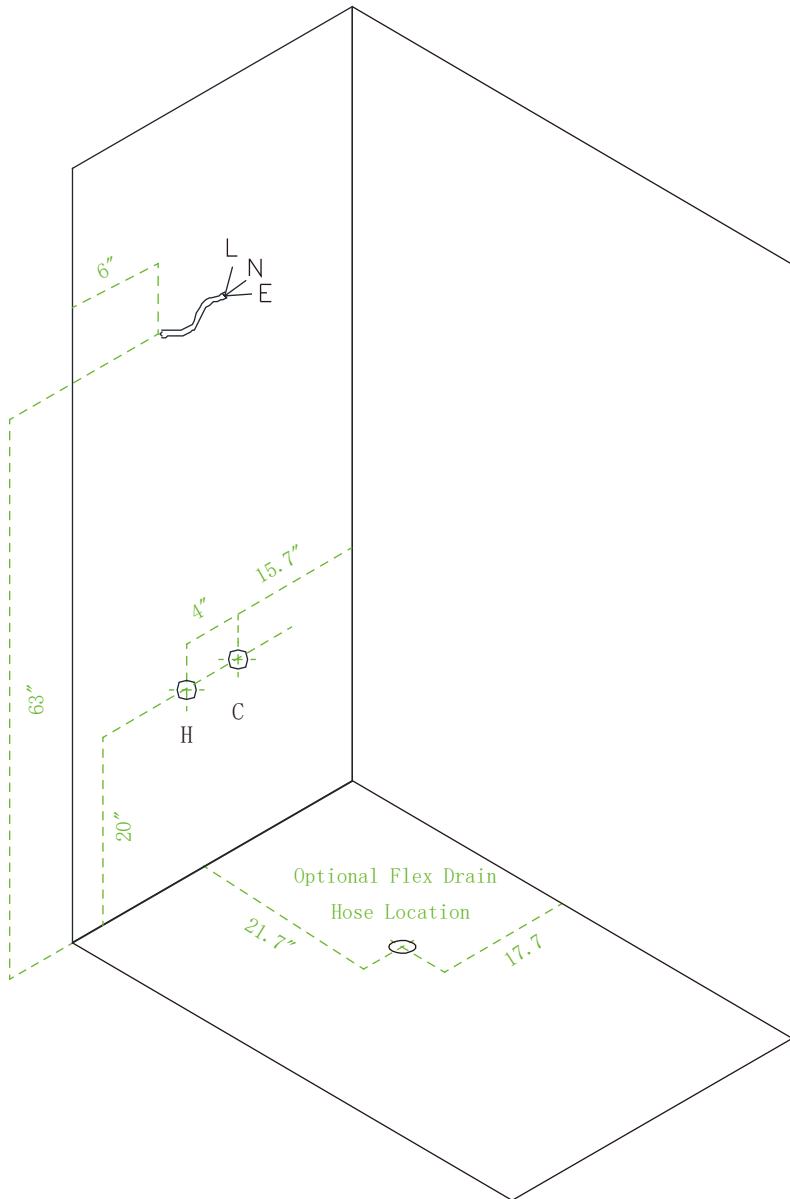

Model: WS141-2L

Size: 59" x 36.6" x 88.6"

Top view

Bottom view

Model: WS141-2R

Size: 59" x 36.6" x 88.6"

Top view

Bottom view