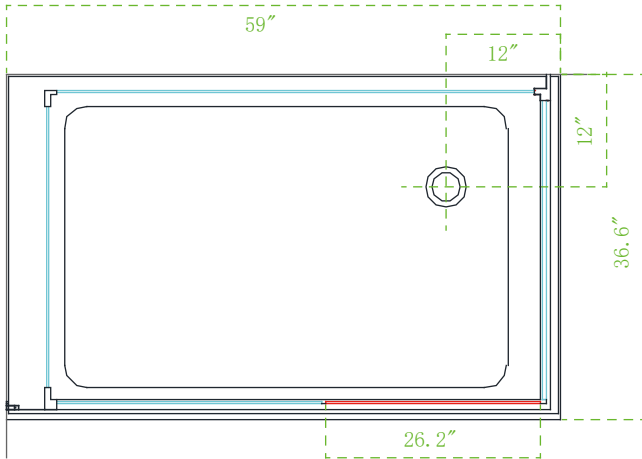

Model: WS141-2L

Size: 59" x 36.6" x 88.6"

Top view

Bottom view

Model: WS141-2R

Size: 59" x 36.6" x 88.6"

Top view

Bottom view