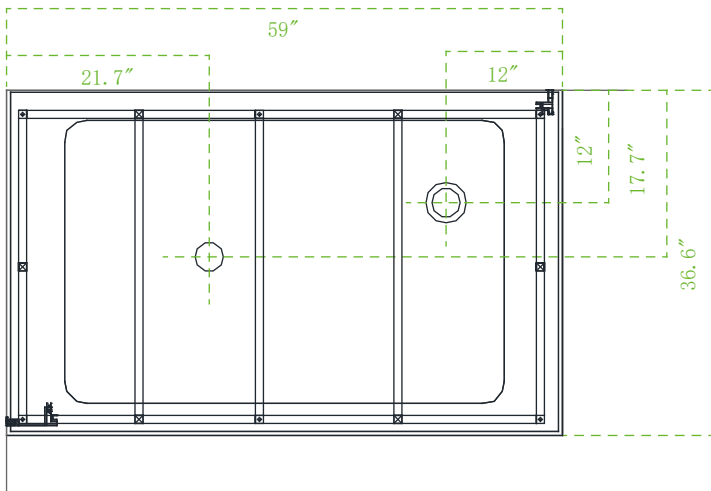

Model: WS141-2L

Size: 59" x 36.6" x 88.6"

Top view

Bottom view

Model: WS141-2R

Size: 59" x 36.6" x 88.6"

Top view

Bottom view