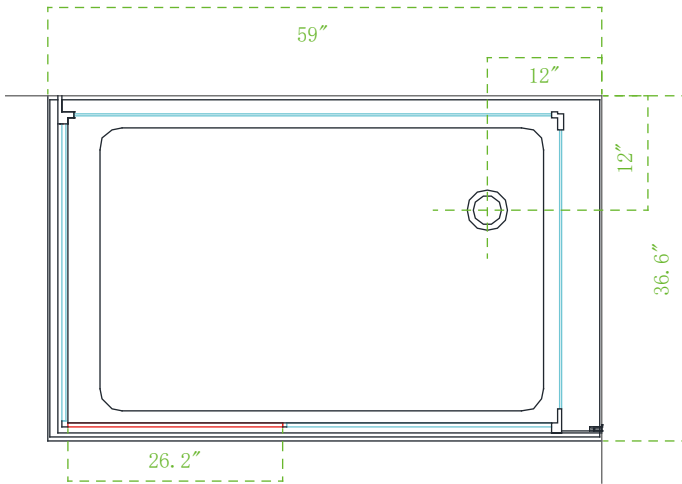

Model: WS141-2L

Size: 59" x 36.6" x 88.6"

Top view

Bottom view

Model: WS141-2R

Size: 59" x 36.6" x 88.6"

Top view

Bottom view