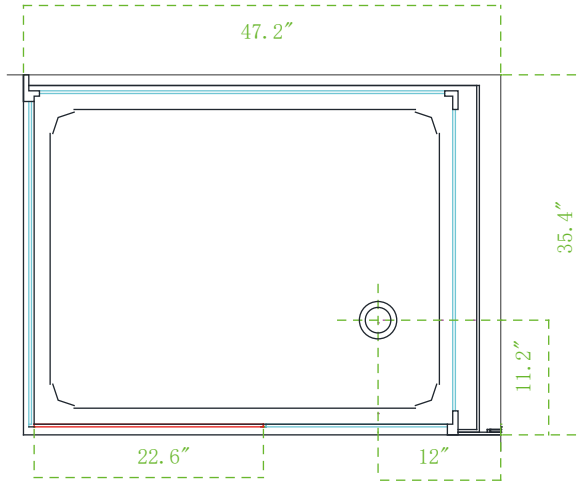

Model: WS109L/WR109L

Size: 47.2" x 35.4" x 88.6"

Top view

Bottom view

Model: WS109R/WR109R

Size: 47.2" x 35.4" x 88.6"

Top view

Bottom view