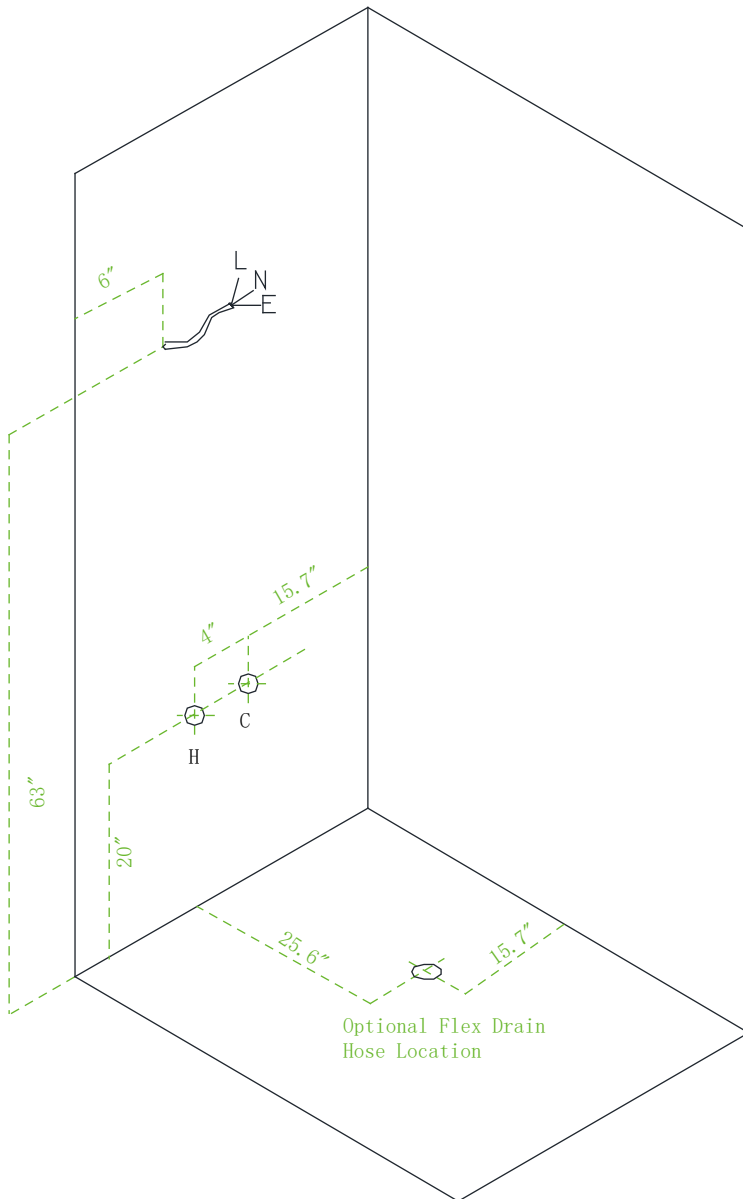

Model: WS109L/WR109L

Size: 47.2" x 35.4" x 88.6"

Top view

Bottom view

Model: WS109R/WR109R

Size: 47.2" x 35.4" x 88.6"

Top view

Bottom view