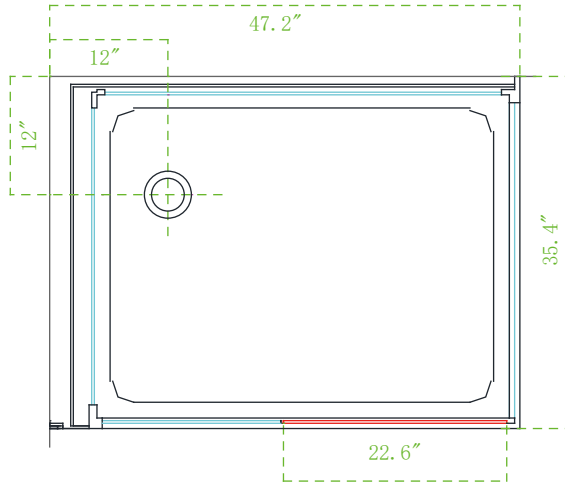

Model: WS109L/WR109L

Size: 47.2" x 35.4" x 88.6"

Top view

Bottom view

Model: WS109R/WR109R

Size: 47.2" x 35.4" x 88.6"

Top view

Bottom view