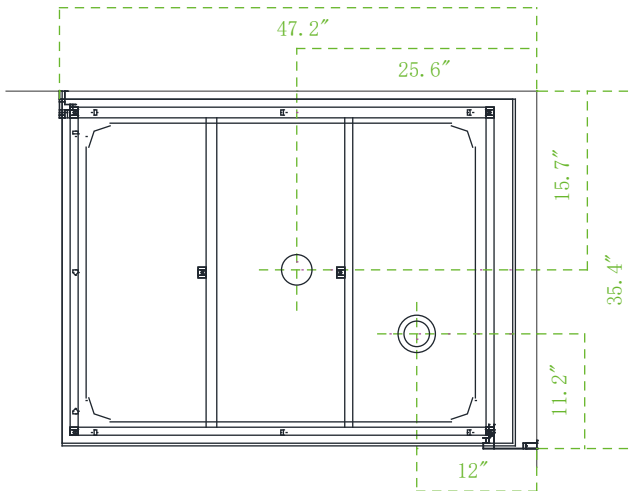

Model: WS109L/WR109L

Size: 47.2" x 35.4" x 88.6"

Top view

Bottom view

Model: WS109R/WR109R

Size: 47.2" x 35.4" x 88.6"

Top view

Bottom view