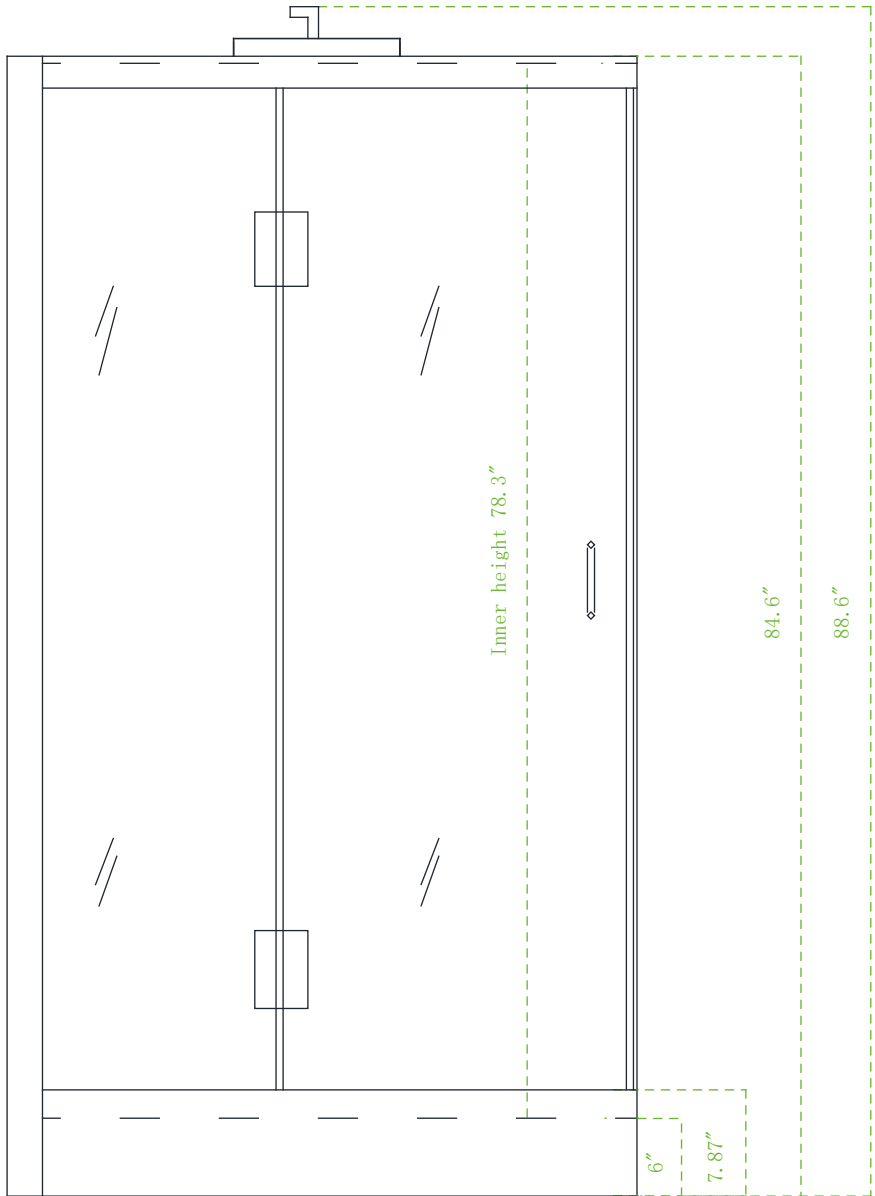

Model: WS109L/WR109L

Size: 47.2" x 35.4" x 88.6"

Top view

Bottom view

Model: WS109R/WR109R

Size: 47.2" x 35.4" x 88.6"

Top view

Bottom view