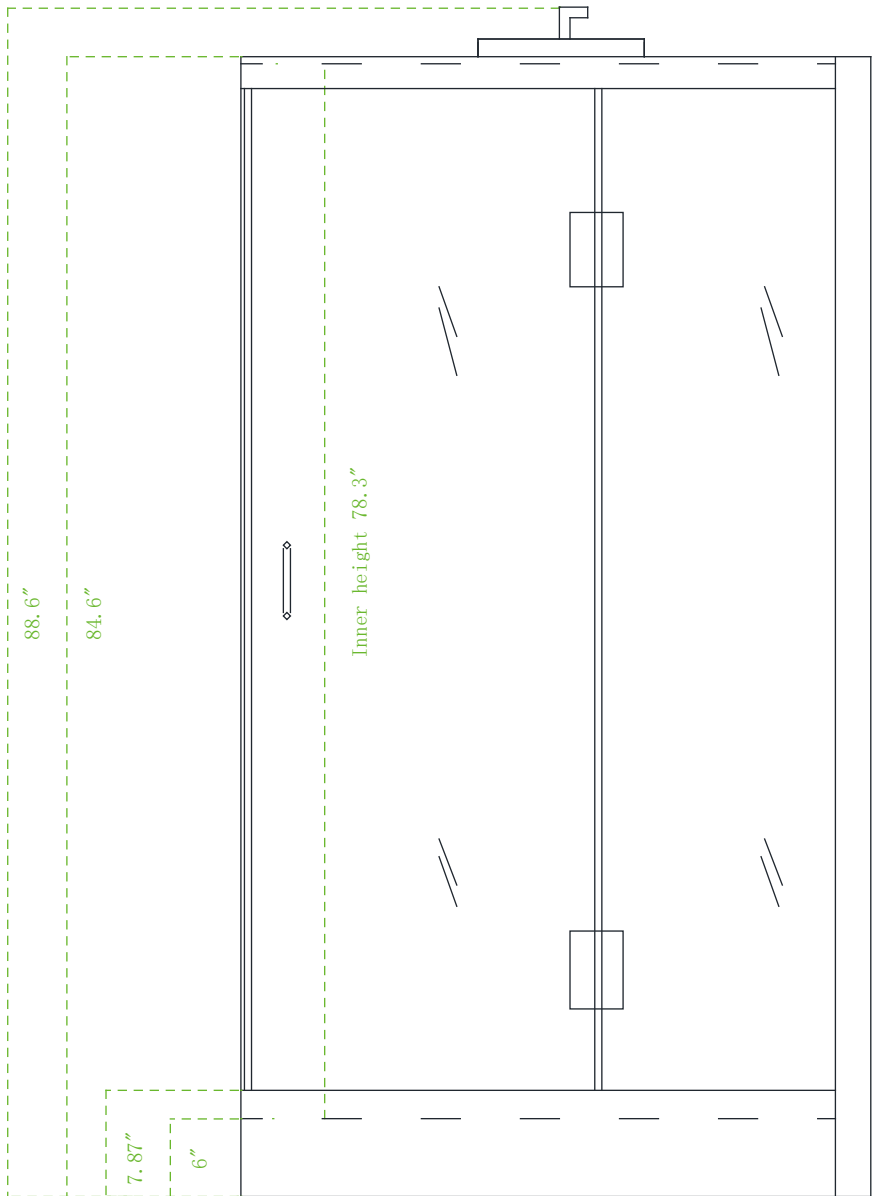

Model: WS109L/WR109L

Size: 47.2" x 35.4" x 88.6"

Top view

Bottom view

Model: WS109R/WR109R

Size: 47.2" x 35.4" x 88.6"

Top view

Bottom view