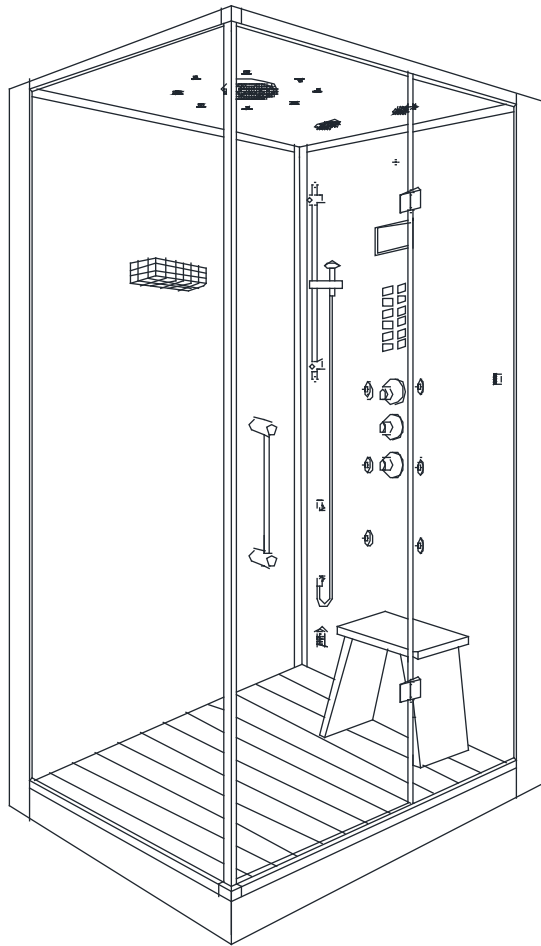

Model: WS109L/WR109L

Size: 47.2" x 35.4" x 88.6"

Top view

Bottom view

Model: WS109R/WR109R

Size: 47.2" x 35.4" x 88.6"

Top view

Bottom view