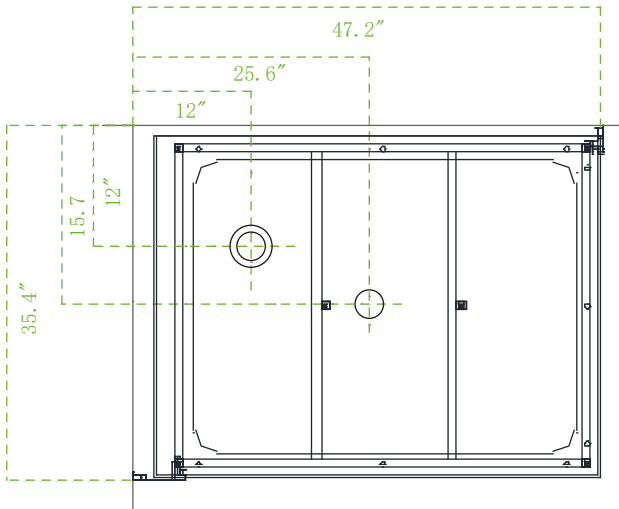

Model: WS109L/WR109L

Size: 47.2" x 35.4" x 88.6"

Top view

Bottom view

Model: WS109R/WR109R

Size: 47.2" x 35.4" x 88.6"

Top view

Bottom view