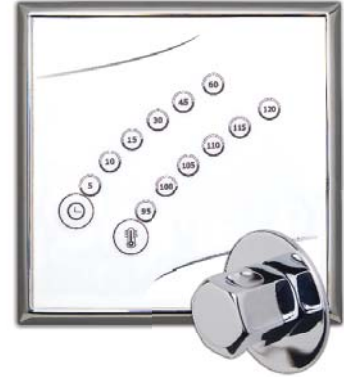

GENERATOR

ACCESSORY KIT OPTION(S): finish options listed on reverse

Standard Accessory Kit

Deluxe Accessory Kit

Combo Accessory Kit includes:
one Standard and one Deluxe Timer (shown above) and one Steam Head and Escutcheon

SELF ANALYSIS

Self Analysis consists of a red and green light on the control panel, which indicates whether the unit is hooked up properly.

Green Light On: Verifies Electrical Power

Green Light Off: Check Circuit

Red Light On: Water level is low and tank is filling

Red Light Off: Water level is adequate

MODELS: SW-50S, SW-75S, SW-90S and SW-112S

ITEM#	MODEL	MAXIMUM CUBIC FEET CAPACITY	KW	VOLTS	PHASE	AMPS	BREAKER SIZE	WIRE SIZE	LIST PRICE
96-92050	SW-50S	100	5.5	240	1	21	30A	10AWG	\$ 1240.00
96-92050-8	SW-50-8S			208		24			
96-92075	SW-75S	220	7.5	240	1	31	40A	8AWG	\$ 1540.00
96-92075-8	SW-75-8S			208		36			
96-92090	SW-90S	300	9.0	240	1	38	50A	8AWG	\$ 1660.00
96-92090-8	SW-90-8S			208		43			
96-92090-83	SW-90-83S			208	3	25	30A	10AWG	\$ 1945.00
96-92112	SW-112S	400	12.0	240	1	50	70A	4AWG	\$ 2085.00
96-92112-8	SW-112-8S			208		58			
96-92112-83	SW-112-83S			208	3	33	50A	8AWG	\$ 2310.00

ITEM #	DESCRIPTION	LIST PRICE
STANDARD ACCESSORY KIT:		
Includes 60 Minute On/Off Digital Timer Assembly with Plate in choice of finish, 1 Gasket, 1 each White & Black 2x4 Timer Overlay, Packet of 2 Screws, 1 Tube Silicone, 1 25' Modular Telephone Cable and 1 each 1/2" Steam Head and Escutcheon in matching finish		
90-6225	POLISHED CHROME	\$ 205.00
90-6200	ANTIQUE BRASS	\$ 230.00
90-6210	OIL RUBBED BRONZE.....	\$ 230.00
90-6212	WEATHERED COPPER.....	\$ 230.00
90-6215	PEWTER.....	\$ 230.00
90-6220	POLISHED BRASS	\$ 230.00
90-6230	POLISHED GOLD	\$ 230.00
90-6235	POLISHED NICKEL.....	\$ 230.00
90-6240	SATIN BRASS	\$ 230.00
90-6250	SATIN GOLD	\$ 230.00
90-6255	SATIN NICKEL.....	\$ 230.00